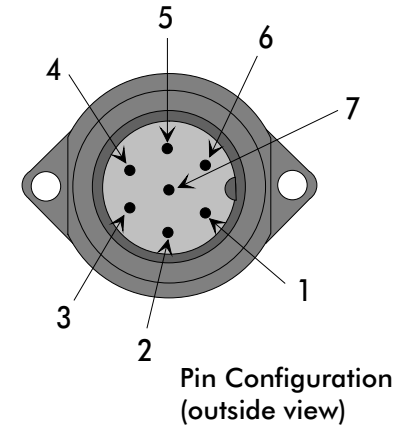

Radio Modem

15-PIN D-CONNECTOR MALE

7-PIN ROUND CONNECTOR MALE

H-WP ; Weather Proof Housing

Internal Wiring

15.01.2003 / TaM